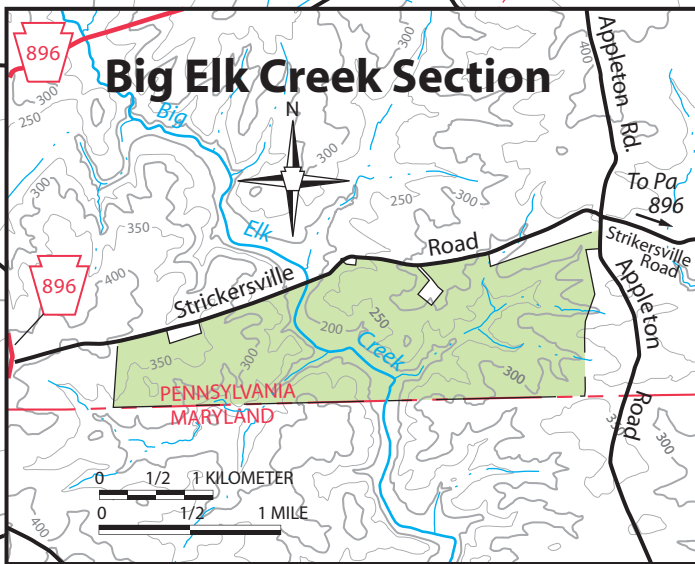

WHITE CLAY CREEK PRESERVE

- Park Office
- Blue Symbols Mean Accessible
- Parking
- Gate
- Hiking Trail
- Biking
- Mult-use Trail: Hiking
Horseback Riding
- Mason Dixon Trail
- Unpaved Road
- State Park No Hunting
- State Park Hunting
- CONTOURS ARE ON 50 FT. INTERVALS